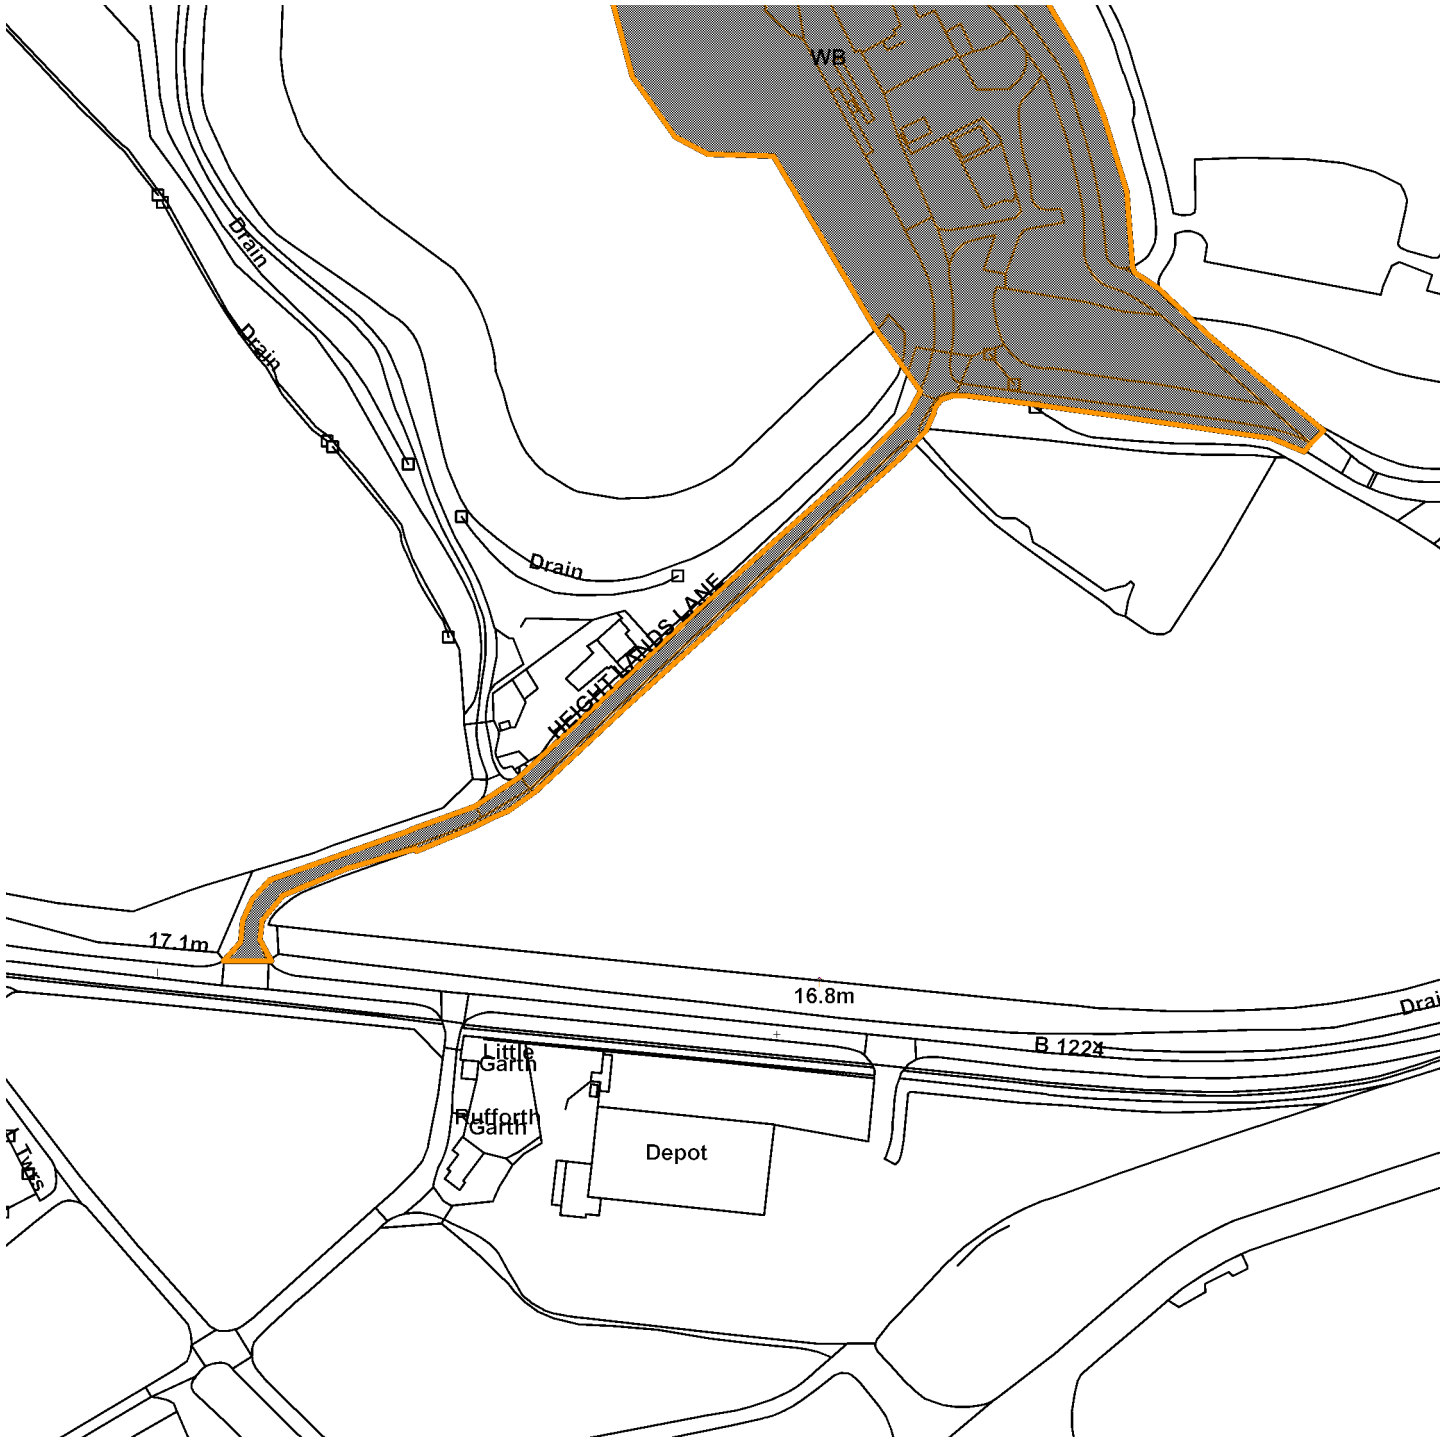

16/00357/FULM

Yorwaste Harewood Whin Tinker Lane Rufforth

Scale : 1:3113

Reproduced from the Ordnance Survey map with the permission of the Controller of Her Majesty's Stationery Office © Crown Copyright 2000.

Unauthorised reproduction infringes Crown Copyright and may lead to prosecution or civil proceedings.

Produced using ESRI (UK)'s MapExplorer 2.0 - <http://www.esriuk.com>

Organisation	Not Set
Department	Not Set
Comments	Location Plan
Date	06 September 2016
SLA Number	Not Set